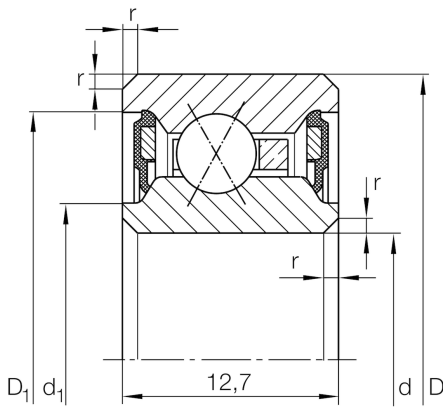

## CSXU050-2RS

Four-point contact bearing

Schaeffler Kimliği:  
0032314100000

Four point contact bearing, Thin section bearing CSXU..-2RS, seals, brass sheet metal cage

### Dimensions

$r_{min}$	0,38 mm	Minimum chamfer dimension
$d_1$	130,8 mm	Caliber diameter inner ring
$D_1$	140,8 mm	Caliber diameter outer ring
$\alpha$	30 °	Contact angle
	302 g	Ağırlık

### Main Dimensions & Performance Data

$d$	127 mm	Bore diameter
$d$	5 inch	Bore diameter (Inch)
$D$	146,05 mm	Outside diameter
$B$	12,7 mm	Width
$C_r$	11.200 N	Basic dynamic load rating, radial
$C_{0r}$	17.800 N	Basic static load rating, radial
$n_G$	3.950 1/min	Limiting speed for grease lubrication