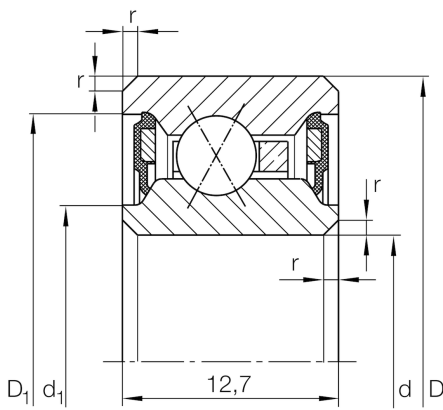

## CSXU080-2RS

Four-point contact bearing

Schaeffler Kimliği:  
0034366160000

Four point contact bearing, Thin section bearing CSXU..-2RS, seals, brass sheet metal cage

### Dimensions

$r_{min}$	0,38 mm	Minimum chamfer dimension
$d_1$	207 mm	Caliber diameter inner ring
$D_1$	216,8 mm	Caliber diameter outer ring
$\alpha$	30 °	Contact angle
	480 g	Ağırlık

### Main Dimensions & Performance Data

$d$	203,2 mm	Bore diameter
$d$	8 inch	Bore diameter (Inch)
$D$	222,25 mm	Outside diameter
$B$	12,7 mm	Width
$C_r$	13.300 N	Basic dynamic load rating, radial
$C_{0r}$	28.000 N	Basic static load rating, radial
$n_G$	2.490 1/min	Limiting speed for grease lubrication