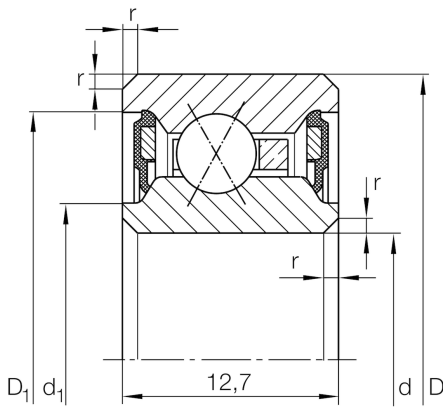

CSXU090-2RS

Four-point contact bearing

Schaeffler Kimliği:
0034594460000

Four point contact bearing, Thin section bearing CSXU..-2RS, seals, brass sheet metal cage

Teknik bilgiler

Dimensions

r_{min}	0,38 mm	Minimum chamfer dimension
d_1	232,4 mm	Caliber diameter inner ring
D_1	242,2 mm	Caliber diameter outer ring
α	30 °	Contact angle
	0,536 kg	Ağırlık

Main Dimensions & Performance Data

d	228,6 mm	Bore diameter
d	9 inch	Bore diameter (Inch)
D	247,65 mm	Outside diameter
B	12,7 mm	Width
C_r	13.800 N	Basic dynamic load rating, radial
C_{0r}	31.500 N	Basic static load rating, radial
n_G	2.210 1/min	Limiting speed for grease lubrication