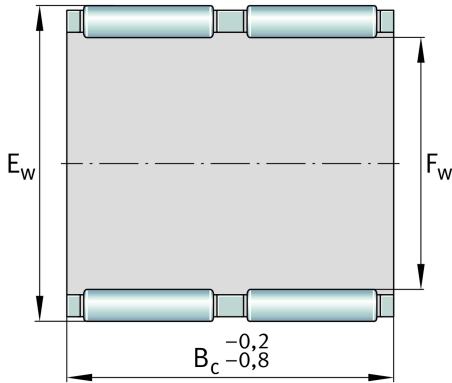

K32X40X42-ZW-TV

Needle roller cage assembly

Schaeffler Kimliği:
0001758546063

Needle roller cage assembly K..-ZW-TV,
two-row

Teknik bilgiler

Main Dimensions & Performance Data

F_w	32 mm	Inner diameter of needle roller complement
E_w	40 mm	Outside diameter of needle roller complement
B_c	42 mm	Width
C_r	50.000 N	Basic dynamic load rating, radial
C_{0r}	84.000 N	Basic static load rating, radial
C_{ur}	10.700 N	Fatigue load limit, radial
n_G	13.600 1/min	Limiting speed
n_{gr}	7.800 1/min	Reference speed
	63,23 g	Ağırlık