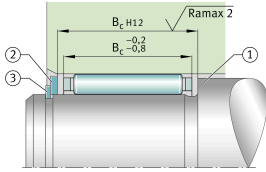

K32X40X42-ZW-TV

Needle roller cage assembly

Schaeffler Kimliği:
0001758546063

Needle roller cage assembly K..-ZW-TV,
two-row

Teknik bilgiler

Main Dimensions & Performance Data

F_w	32 mm	Inner diameter of needle roller complement
E_w	40 mm	Outside diameter of needle roller complement
B_c	42 mm	Width
C_r	50.000 N	Basic dynamic load rating, radial
C_{0r}	84.000 N	Basic static load rating, radial
C_{ur}	10.700 N	Fatigue load limit, radial
n_G	13.600 1/min	Limiting speed
n_{gr}	7.800 1/min	Reference speed
	63,23 g	Ağırlık