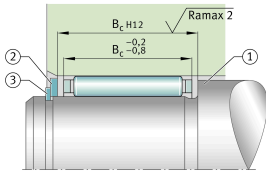

### Main Dimensions & Performance Data

$F_w$	4 mm	Inner diameter of needle roller complement
$E_w$	7 mm	Outside diameter of needle roller complement
$B_c$	10 mm	Width
$C_r$	2.330 N	Basic dynamic load rating, radial
$C_{0r}$	1.840 N	Basic static load rating, radial
$C_{ur}$	241 N	Fatigue load limit, radial
$n_G$	42.500 1/min	Limiting speed
$n_{gr}$	59.000 1/min	Reference speed
	0,001 kg	Ağırlık