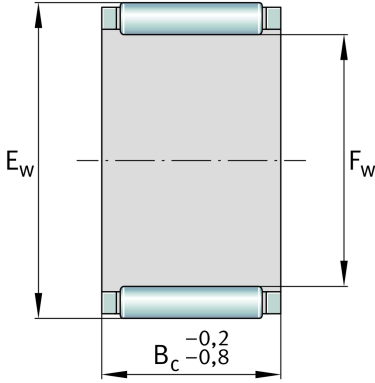

## K4X7X10-TV

### Main Dimensions & Performance Data

$F_w$	4 mm	Inner diameter of needle roller complement
$E_w$	7 mm	Outside diameter of needle roller complement
$B_c$	10 mm	Width
$C_r$	2.330 N	Basic dynamic load rating, radial
$C_{0r}$	1.840 N	Basic static load rating, radial
$C_{ur}$	241 N	Fatigue load limit, radial
$n_G$	42.500 1/min	Limiting speed
$n_{gr}$	59.000 1/min	Reference speed
	0,001 kg	Ağırlık