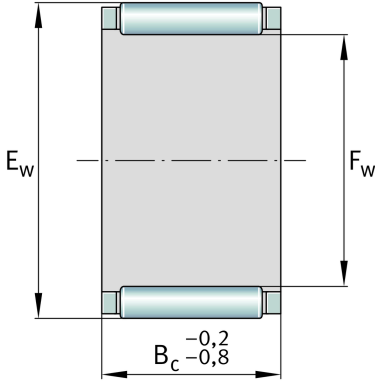

K5X8X10-TV

Needle roller cage assembly

Schaeffler Kimliği:
0000297776063

Needle roller cage assembly K..-TV, single
row

Teknik bilgiler

Main Dimensions & Performance Data

F_w	5 mm	Inner diameter of needle roller complement
E_w	8 mm	Outside diameter of needle roller complement
B_c	10 mm	Width
C_r	3.000 N	Basic dynamic load rating, radial
C_{0r}	2.650 N	Basic static load rating, radial
C_{ur}	355 N	Fatigue load limit, radial
n_G	39.000 1/min	Limiting speed
n_{gr}	47.000 1/min	Reference speed
	0,88 g	Ağırlık