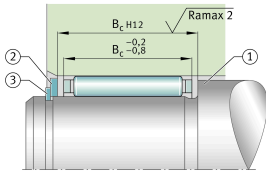

K5X8X10-TV

Needle roller cage assembly

Schaeffler Kimliği:
0000297776063

Needle roller cage assembly K..-TV, single
row

Teknik bilgiler

Main Dimensions & Performance Data

F_w	5 mm	Inner diameter of needle roller complement
E_w	8 mm	Outside diameter of needle roller complement
B_c	10 mm	Width
C_r	3.000 N	Basic dynamic load rating, radial
C_{0r}	2.650 N	Basic static load rating, radial
C_{ur}	355 N	Fatigue load limit, radial
n_G	39.000 1/min	Limiting speed
n_{gr}	47.000 1/min	Reference speed
	0,88 g	Ağırlık