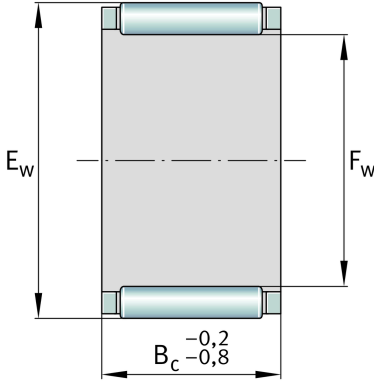

K6X9X10-TV

Needle roller cage assembly

Schaeffler Kimliği:
0000241986063

Needle roller cage assembly K..-TV, single
row

Teknik bilgiler

Main Dimensions & Performance Data

F_w	6 mm	Inner diameter of needle roller complement
E_w	9 mm	Outside diameter of needle roller complement
B_c	10 mm	Width
C_r	3.350 N	Basic dynamic load rating, radial
C_{0r}	3.150 N	Basic static load rating, radial
C_{ur}	425 N	Fatigue load limit, radial
n_G	36.500 1/min	Limiting speed
n_{gr}	40.000 1/min	Reference speed
	1 g	Ağırlık