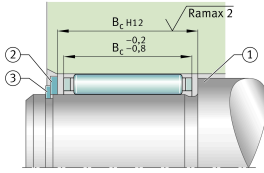

K6X9X10-TV

Needle roller cage assembly

Schaeffler Kimliği:
0000241986063

Needle roller cage assembly K..-TV, single
row

Teknik bilgiler

Main Dimensions & Performance Data

F_w	6 mm	Inner diameter of needle roller complement
E_w	9 mm	Outside diameter of needle roller complement
B_c	10 mm	Width
C_r	3.350 N	Basic dynamic load rating, radial
C_{0r}	3.150 N	Basic static load rating, radial
C_{ur}	425 N	Fatigue load limit, radial
n_G	36.500 1/min	Limiting speed
n_{gr}	40.000 1/min	Reference speed
	1 g	Ağırlık