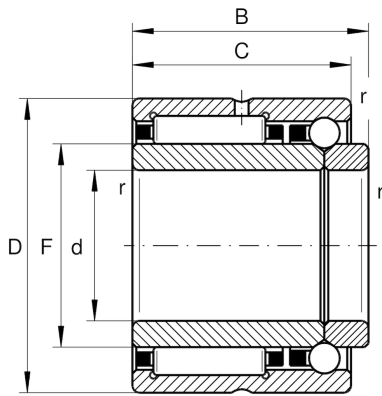

## NKIB5901-XL

Needle roller/angular contact ball bearing

Schaeffler Kimliği:  
0507828270000

Needle roller/angular contact ball bearings  
NKIB, double direction axial component

X-life

#### Dimensions

F	16 mm	Raceway diameter inner ring
C	16 mm	Width, outer ring
$r_{min}$	0,3 mm	Minimum chamfer dimension
	33,7 g	Ağırlık

#### Main Dimensions & Performance Data

d	12 mm	Bore diameter
D	24 mm	Outside diameter
B	17,5 mm	Width
$C_r$	8.600 N	Basic dynamic load rating, radial
$C_{0r}$	8.300 N	Basic static load rating, radial
$C_a$	2.700 N	Basic dynamic load rating, axial
$C_{0a}$	3.450 N	Basic static load rating, axial
$C_{ur}$	1.660 N	Fatigue load limit, radial
$C_{ua}$	157 N	Fatigue load limit, axial
$n_G$	23.600 1/min	Limiting speed
$n_{gr}$	21.000 1/min	Reference speed