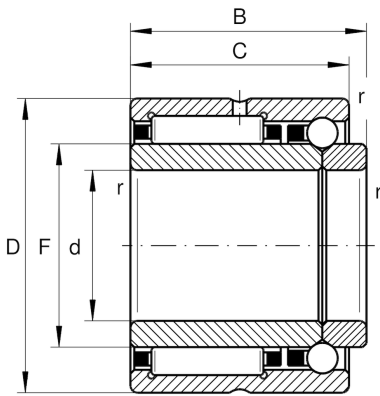

## NKIB5909-XL

Needle roller/angular contact ball bearing

Schaeffler Kimliği:  
0507829080000

Needle roller/angular contact ball bearings  
NKIB, double direction axial component

X-life

#### Dimensions

F	52 mm	Raceway diameter inner ring
C	30 mm	Width, outer ring
$r_{min}$	0,6 mm	Minimum chamfer dimension
	410,726 g	Ağırlık

#### Main Dimensions & Performance Data

d	45 mm	Bore diameter
D	68 mm	Outside diameter
B	34 mm	Width
$C_r$	51.000 N	Basic dynamic load rating, radial
$C_{0r}$	73.000 N	Basic static load rating, radial
$C_a$	9.600 N	Basic dynamic load rating, axial
$C_{0a}$	21.400 N	Basic static load rating, axial
$C_{ur}$	12.900 N	Fatigue load limit, radial
$C_{ua}$	970 N	Fatigue load limit, axial
$n_G$	8.700 1/min	Limiting speed
$n_{gr}$	7.000 1/min	Reference speed