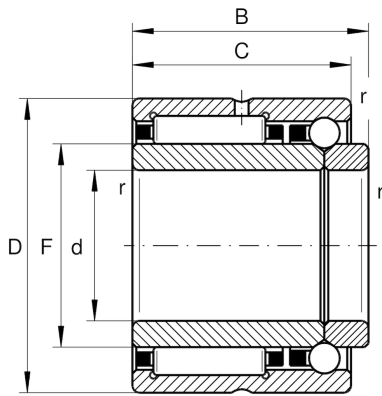

## NKIB5911-XL

Needle roller/angular contact ball bearing

Schaeffler Kimliği:  
0507829240000

Needle roller/angular contact ball bearings  
NKIB, double direction axial component

X-life

### Dimensions

F	63 mm	Raceway diameter inner ring
C	34 mm	Width, outer ring
$r_{min}$	1 mm	Minimum chamfer dimension
	0,57 kg	Ağırlık

### Main Dimensions & Performance Data

d	55 mm	Bore diameter
D	80 mm	Outside diameter
B	38 mm	Width
$C_r$	65.000 N	Basic dynamic load rating, radial
$C_{0r}$	100.000 N	Basic static load rating, radial
$C_a$	12.100 N	Basic dynamic load rating, axial
$C_{0a}$	29.500 N	Basic static load rating, axial
$C_{ur}$	17.600 N	Fatigue load limit, radial
$C_{ua}$	1.340 N	Fatigue load limit, axial
$n_G$	7.300 1/min	Limiting speed
$n_{gr}$	6.000 1/min	Reference speed