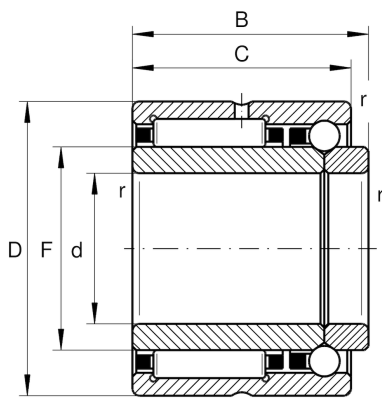

## NKIB5912-XL

Needle roller/angular contact ball bearing

Schaeffler Kimliği:  
0507829320000

Needle roller/angular contact ball bearings  
NKIB, double direction axial component

X-life

#### Dimensions

F	68 mm	Raceway diameter inner ring
C	34 mm	Width, outer ring
r <sub>min</sub>	1 mm	Minimum chamfer dimension
	0,602 kg	Ağırlık

#### Main Dimensions & Performance Data

d	60 mm	Bore diameter
D	85 mm	Outside diameter
B	38 mm	Width
C <sub>r</sub>	68.000 N	Basic dynamic load rating, radial
C <sub>0r</sub>	108.000 N	Basic static load rating, radial
C <sub>a</sub>	12.400 N	Basic dynamic load rating, axial
C <sub>0a</sub>	32.000 N	Basic static load rating, axial
C <sub>ur</sub>	19.100 N	Fatigue load limit, radial
C <sub>ua</sub>	1.450 N	Fatigue load limit, axial
n <sub>G</sub>	6.800 1/min	Limiting speed
n <sub>gr</sub>	5.500 1/min	Reference speed