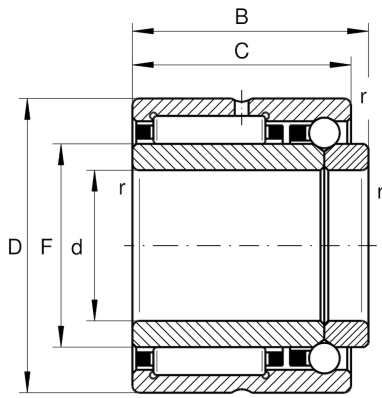

NKIB5913-XL

Needle roller/angular contact ball bearing

Schaeffler Kimliği:
0507829400000

Needle roller/angular contact ball bearings
NKIB, double direction axial component

X-life

Teknik bilgiler

Dimensions

F	72 mm	Raceway diameter inner ring
C	34 mm	Width, outer ring
r _{min}	1 mm	Minimum chamfer dimension
	0,649 kg	Ağırlık

Main Dimensions & Performance Data

d	65 mm	Bore diameter
D	90 mm	Outside diameter
B	38 mm	Width
C _r	69.000 N	Basic dynamic load rating, radial
C _{0r}	112.000 N	Basic static load rating, radial
C _a	12.800 N	Basic dynamic load rating, axial
C _{0a}	34.000 N	Basic static load rating, axial
C _{ur}	19.900 N	Fatigue load limit, radial
C _{ua}	1.560 N	Fatigue load limit, axial
n _G	6.300 1/min	Limiting speed
n _{gr}	5.500 1/min	Reference speed