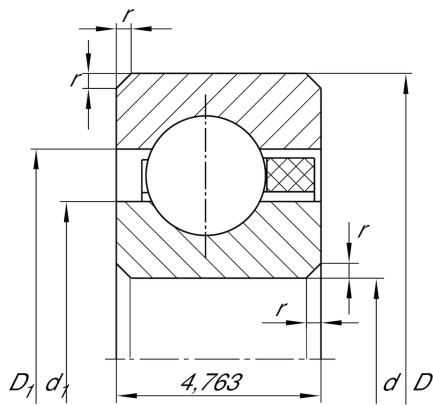

## CSCAA015-TV

Deep groove ball bearing

Schaeffler Kimliği:  
0050500490000

Deep groove ball bearing, Thin section  
bearing CSCAA..-TV, plastic cage

### Dimensions

$r_{min}$	0,38 mm	Minimum chamfer dimension
$d_1$	44,1 mm	Shoulder diameter inner ring
$D_1$	47,1 mm	Shoulder diameter outer ring
	18 g	Ağırlık

### Main Dimensions & Performance Data

$d$	38,1 mm	Bore diameter
$d$	1.5 inch	Bore diameter (Inch)
$D$	47,625 mm	Outside diameter
$B$	4,763 mm	Width
$C_r$	2.020 N	Basic dynamic load rating, radial
$C_{0r}$	1.540 N	Basic static load rating, radial
$n_G$	14.100 1/min	Limiting speed for oil lubrication