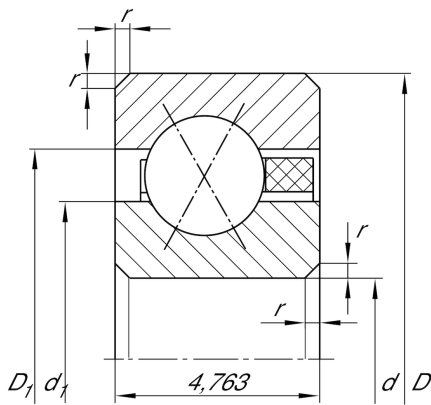

### Four-point contact bearing

Schaeffler Kimliği:  
0008232010000

Four point contact bearing, Thin section  
bearing CSXAA..-TV, plastic cage

### Dimensions

$r_{min}$	0,38 mm	Minimum chamfer dimension
$d_1$	41,7 mm	Shoulder diameter inner ring
$D_1$	44,1 mm	Shoulder diameter outer ring
$\alpha$	30 °	Contact angle
	19,27 g	Ağırlık

### Main Dimensions & Performance Data

$d$	38,1 mm	Bore diameter
$d$	1.5 inch	Bore diameter (Inch)
$D$	47,625 mm	Outside diameter
$B$	4,763 mm	Width
$C_r$	2.700 N	Basic dynamic load rating, radial
$C_{0r}$	2.700 N	Basic static load rating, radial
$n_G$	6.000 1/min	Limiting speed for grease lubrication
$n_G$	8.600 1/min	Limiting speed for oil lubrication