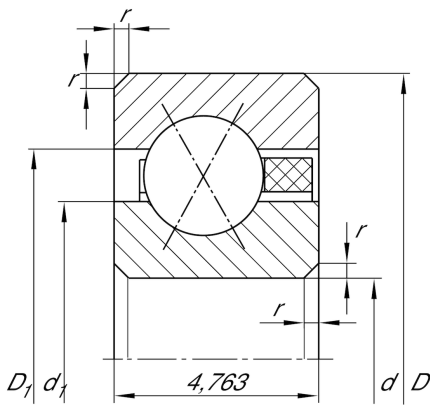

CSXAA017-TV

Four-point contact bearing

Schaeffler Kimliği:
0705815920000

Four point contact bearing, Thin section
bearing CSXAA..-TV, plastic cage

Teknik bilgiler

Dimensions

r_{min}	0,38 mm	Minimum chamfer dimension
d_1	48 mm	Shoulder diameter inner ring
D_1	50,4 mm	Shoulder diameter outer ring
α	30 °	Contact angle
	20 g	Ağırlık

Main Dimensions & Performance Data

d	44,45 mm	Bore diameter
d	1.75 inch	Bore diameter (Inch)
D	53,975 mm	Outside diameter
B	4,763 mm	Width
C_r	2.850 N	Basic dynamic load rating, radial
C_{0r}	3.100 N	Basic static load rating, radial
n_G	5.500 1/min	Limiting speed for grease lubrication
n_G	7.800 1/min	Limiting speed for oil lubrication